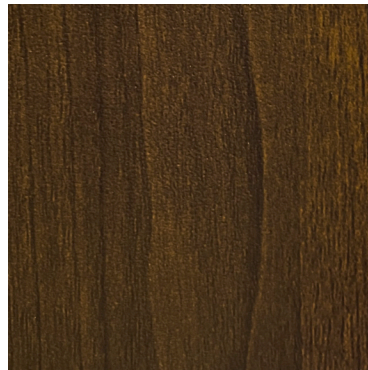

Standard Wood Grain Powder Coat Colors

The colors below are our most popular standard wood grain color options. If these do not meet your project's needs, we have a broader selection of wood grain available. Contact us and it will be our pleasure to find the perfect color match.

DARK CHERRY

DARK OAK

DOUGLAS FIR

MEDIUM CHERRY

LIGHT WALNUT

NATIONAL WALNUT

RED OAK

SMOKED CHESTNUT

Finishes displayed on monitors and printed on paper provide examples of the wide variety of options we offer but do not accurately convey the richness of color, texture, and gloss level of the finished product. We recommend that you request a physical sample before making a final selection.