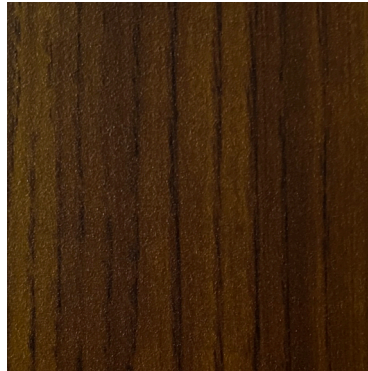

Standard Wood Grain Powder Coat Colors

The colors below are our most popular standard wood grain color options. If these do not meet your project's needs, we have a broader selection of wood grain available. Contact us and it will be our pleasure to find the perfect color match.

DARK OAK

Finishes displayed on monitors and printed on paper provide examples of the wide variety of options we offer but do not accurately convey the richness of color, texture, and gloss level of the finished product. We recommend that you request a physical sample before making a final selection.