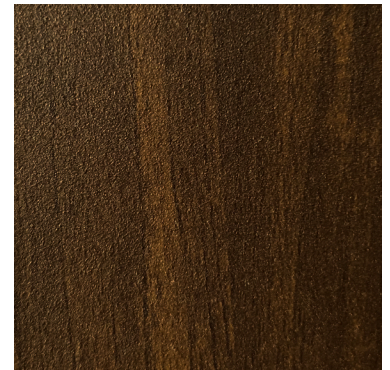

Standard Wood Grain Powder Coat Colors

The colors below are our most popular standard wood grain color options. If these do not meet your project's needs, we have a broader selection of wood grain available. Contact us and it will be our pleasure to find the perfect color match.

DARK CHERRY

DARK OAK

DOUGLAS FIR

MEDIUM CHERRY

LIGHT WALNUT

NATIONAL WALNUT

RED OAK

SMOKED CHESTNUT

Finishes displayed on monitors and printed on paper provide examples of the wide variety of options we offer but do not accurately convey the richness of color, texture, and gloss level of the finished product. We recommend that you request a physical sample before making a final selection.