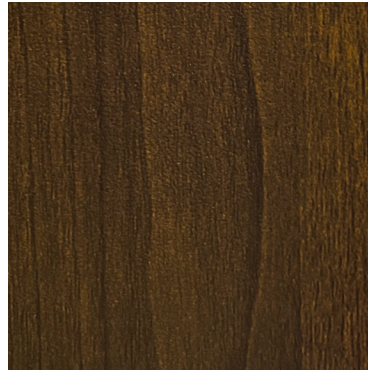

# Standard Wood Grain Powder Coat Colors

The colors below are our most popular standard wood grain color options. If these do not meet your project's needs, we have a broader selection of wood grain available. Contact us and it will be our pleasure to find the perfect color match.

DARK CHERRY

DARK OAK

DOUGLAS FIR

MEDIUM CHERRY

LIGHT WALNUT

NATIONAL WALNUT

RED OAK

TABLE WALNUT

Finishes displayed on monitors and printed on paper provide examples of the wide variety of options we offer but do not accurately convey the richness of color, texture, and gloss level of the finished product. We recommend that you request a physical sample before making a final selection.